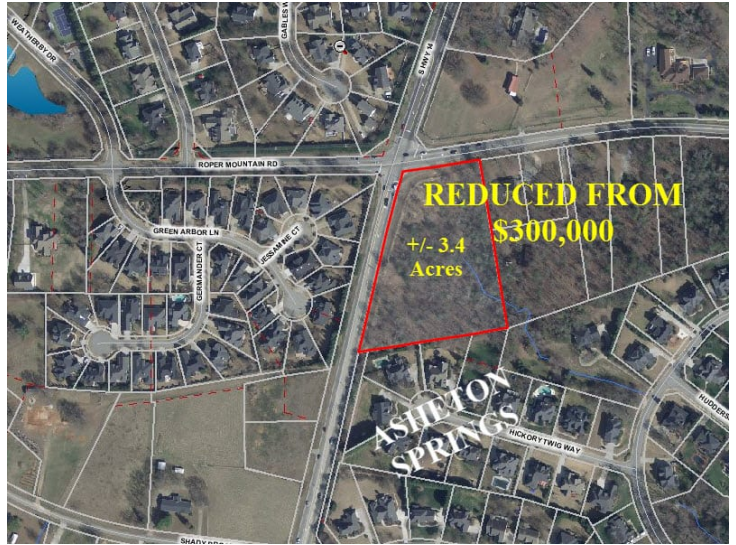

2308 Roper Mountain Road Simpsonville, SC 29681

3.4 acre residential lot sold for subdivision

Property Type	Land
Status	Sold
Property ID	5407
County	Greenville

AGENT CONTACT

All information contained herein has been obtained from sources deemed reliable, but we cannot guarantee it. It is also subject to change without notice.